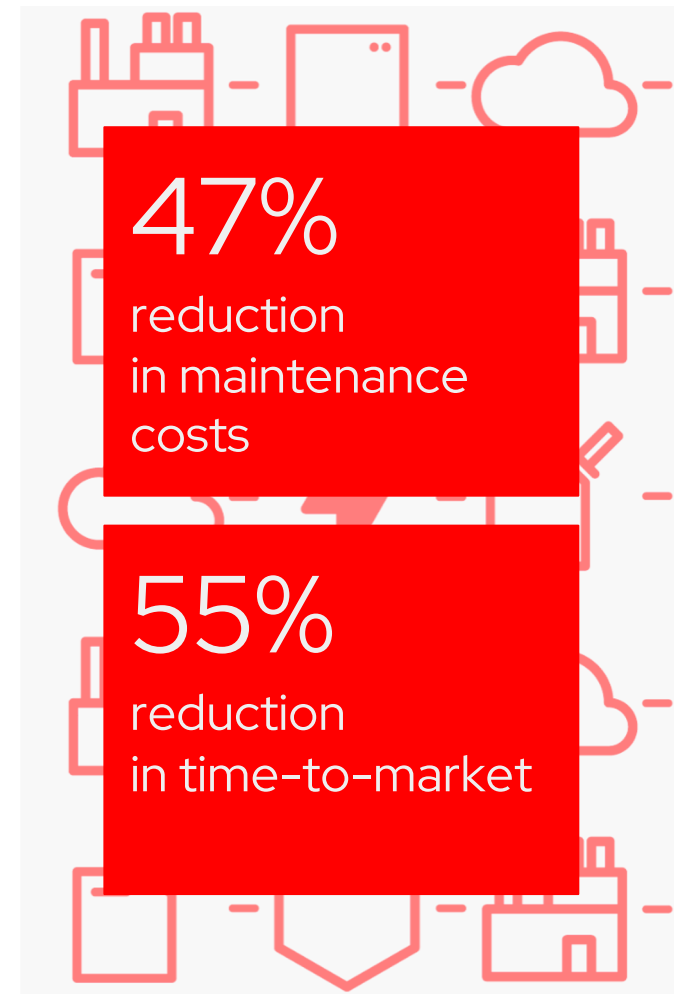

Collaboration to digitize electrical substations, facilitating their operation and the use of artificial intelligence

Allows high and low voltage operators to:

- Speed up the digitization of processes
- Virtualize hardware
- Deployment of an adaptable and resilient infrastructure

Today: Deployment to the low and medium voltage infrastructure of several Iberian operators.