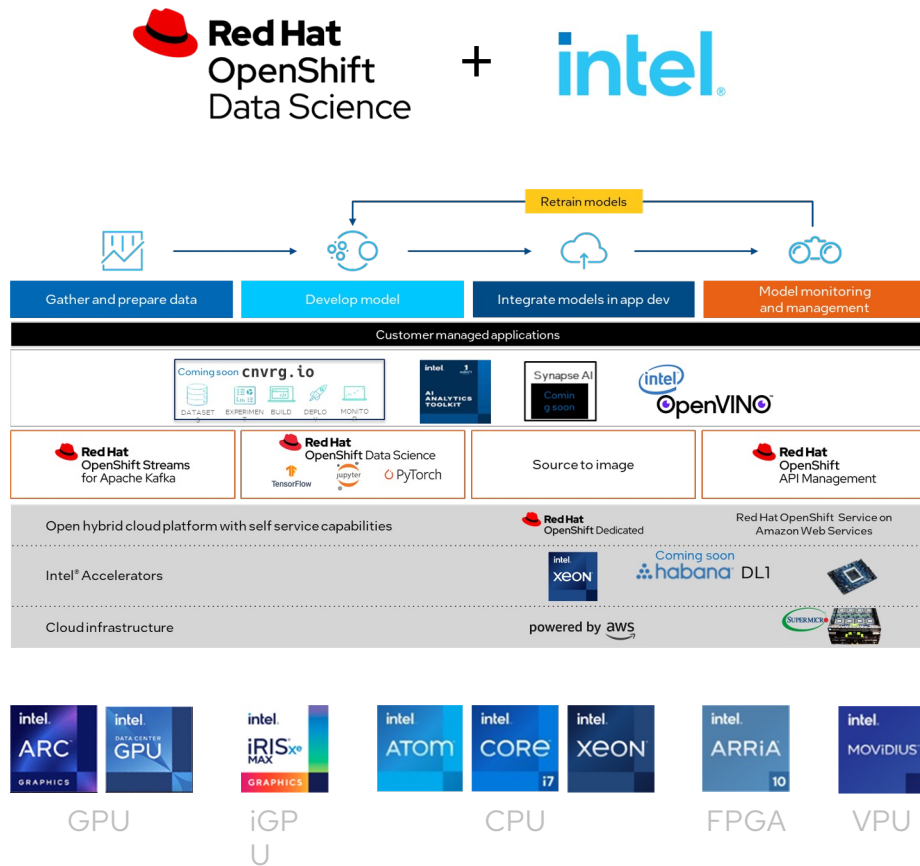

Open Hybrid Infrastructure

STANDARDIZED

SUPPORTED

TESTED

SECURE

FLEXIBLE

INTEROPERABLE

Edge to Cloud

Software Defined, Silicon Enhanced

Software Defined, Silicon Enhanced

Up to **40%** accelerated performance *

Intel InnovatiON event announcement:

Red Hat and Intel AI and Machine Learning: The Perfect Combination for Data Scientists

Habana Gaudi-based Amazon DL1 instances accelerate model delivery, reduce time-to-train and cost-to-train, and make it easy to build new or migrate existing models to Gaudi solutions and deploy them in production environments.

Collaboration to digitize electrical substations, facilitating their operation and the use of artificial intelligence

Allows high and low voltage operators to:

- Speed up the digitization of processes
- Virtualize hardware
- Deployment of an adaptable and resilient infrastructure